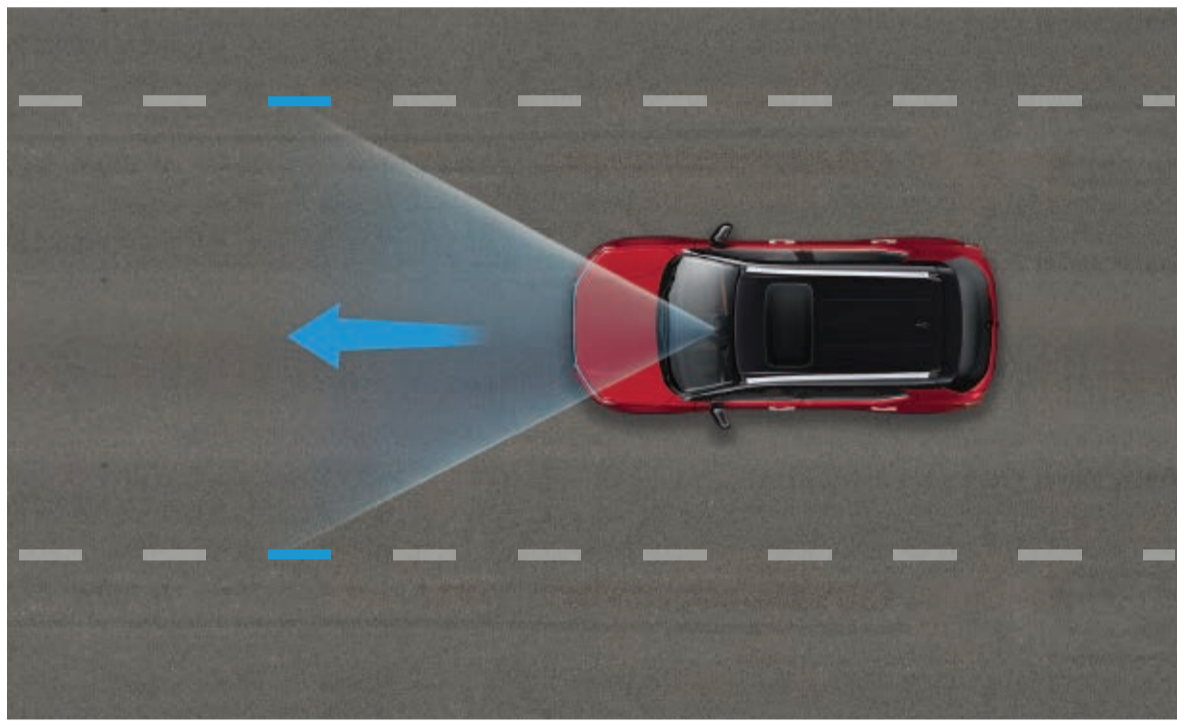

Honda SENSING

INTELLIGENT ADAS TECHNOLOGY.

Honda SENSING is an Advanced Driver Assistance System (ADAS) designed to help you drive more safely by reducing the risk of accidents. It intervenes to avoid or lessen the impact of a collision. With every advancement we make, we get closer to a world without collision.

Collision Mitigation Braking System (CMBS)

Provides audio & visual warning alerts and applies brakes when there is a risk of collision.

Road Departure Mitigation System

When the car seems to deviate from road boundaries, it gives audio-visual alerts with steering wheel support.

Adaptive Cruise Control

Accelerates and brakes to keep you at a safe distance from other cars while cruising.

Lane Keeping Assist System (LKAS)

It steers the wheel to keep you in the middle of the lane while cruising along the highway.

Auto High-Beam

Improves visibility by automatically switching between low and high beam.

Lead Car Departure Notification System

It notifies you when the car ahead starts moving.

Advanced Compatibility Engineering (ACE™) Body Structure