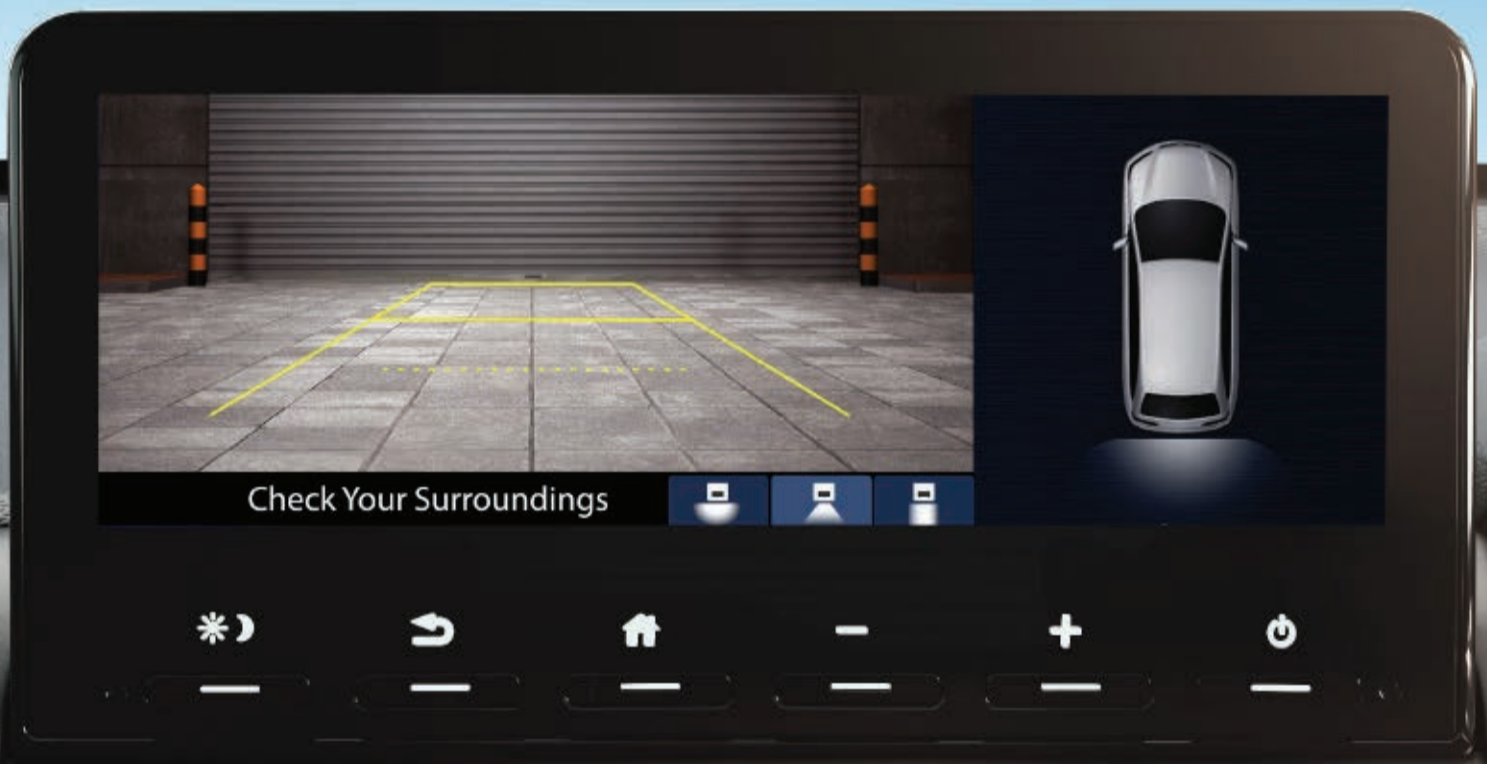

Adaptive Cruise Control

Accelerates and brakes to keep you at a safe distance from other cars while cruising.

Lane Keeping Assist System (LKAS)

It steers the wheel to keep you in the middle of the lane while cruising along the highway.

Auto High-Beam

Improves visibility by automatically switching between low and high beam.

Lead Car Departure Notification System

It notifies you when the car ahead starts moving.

Advanced Compatibility Engineering (ACE™) Body Structure

Hill Start Assist

Multi-angle Rear Camera with Guidelines

Vehicle Stability Assist (VSA) with Electronic Stability & Traction Control

Anti-Lock Braking System (ABS) with Electronic Brake-force Distribution (EBD)