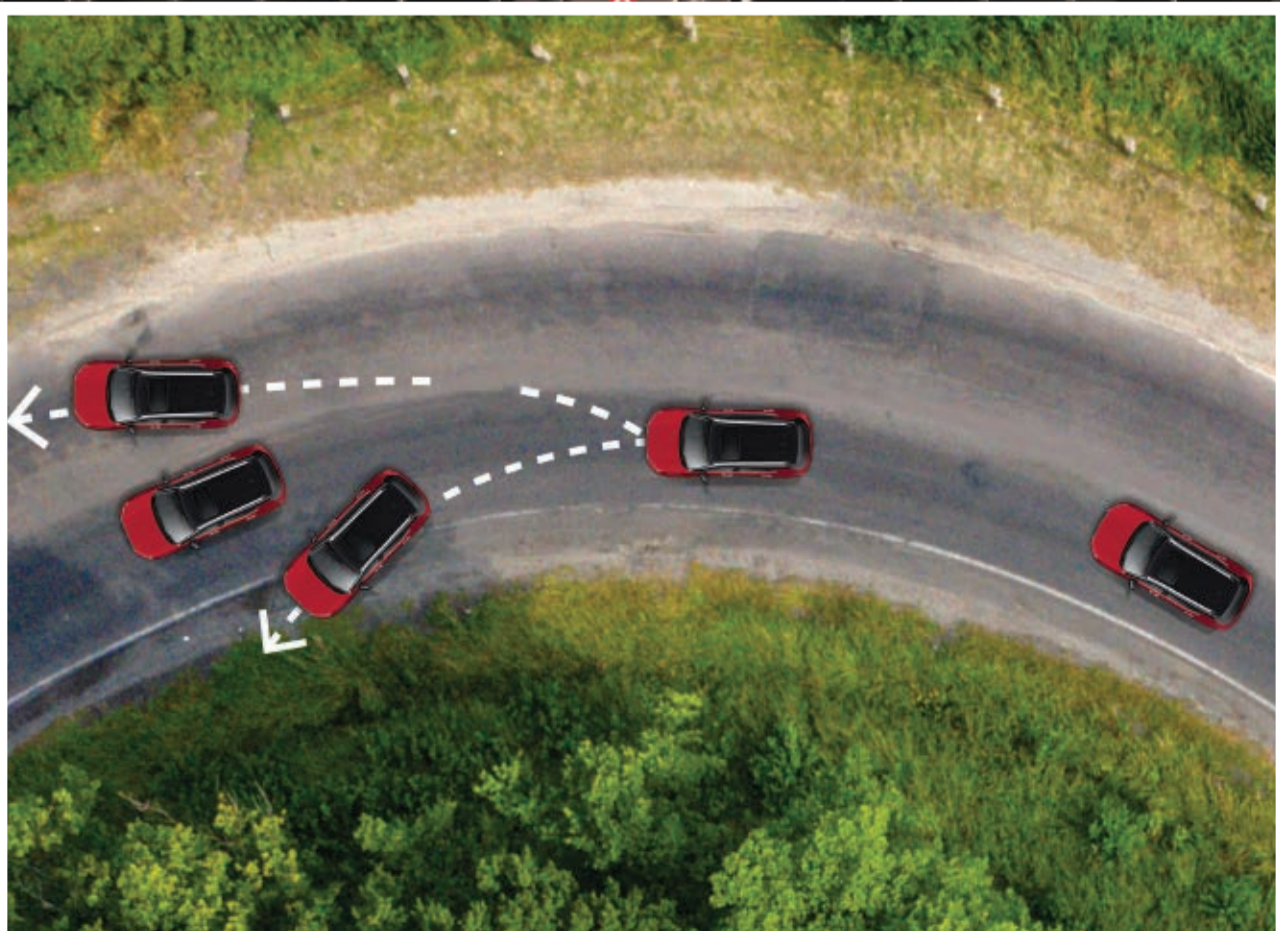

Multi-angle Rear Camera with Guidelines

Vehicle Stability Assist (VSA) with Electronic Stability & Traction Control