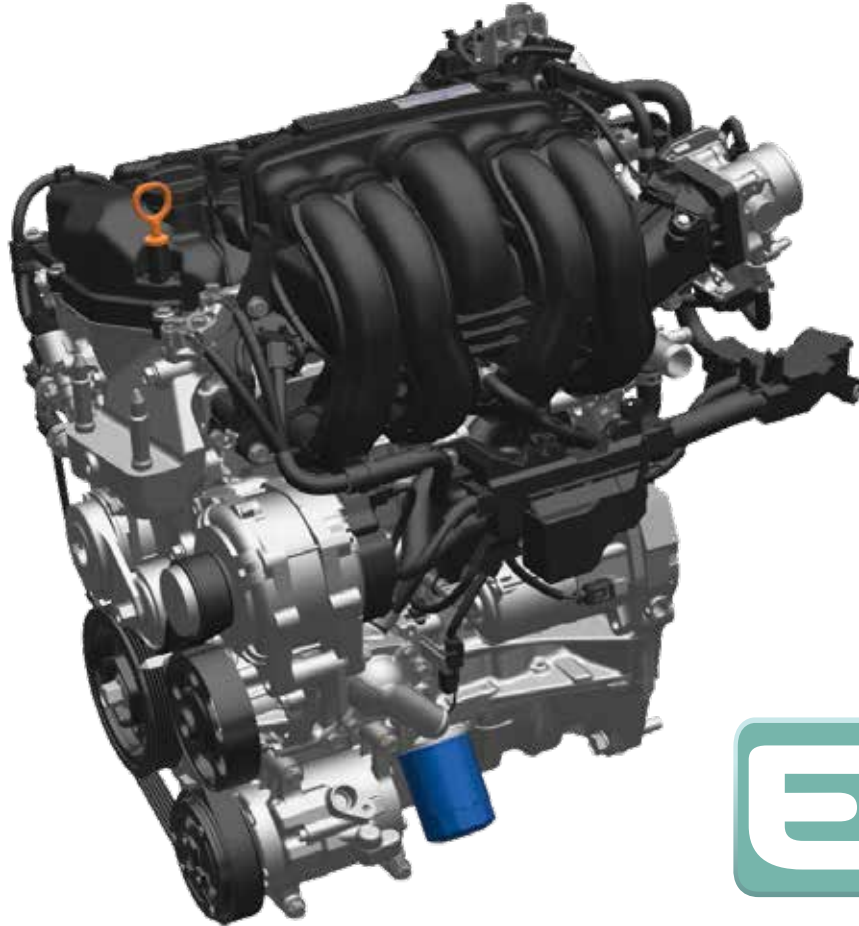

It's an exhilarating drive that's bold, responsive, and built for pure driving fun.

Refined Petrol Engine 1.5 L i-VTEC DOHC with VTC

Power: 89kW (121 ps)

Torque: 145 Nm

CVT - The Ultimate Automatic (Mileage: 16.92 km/L^o)