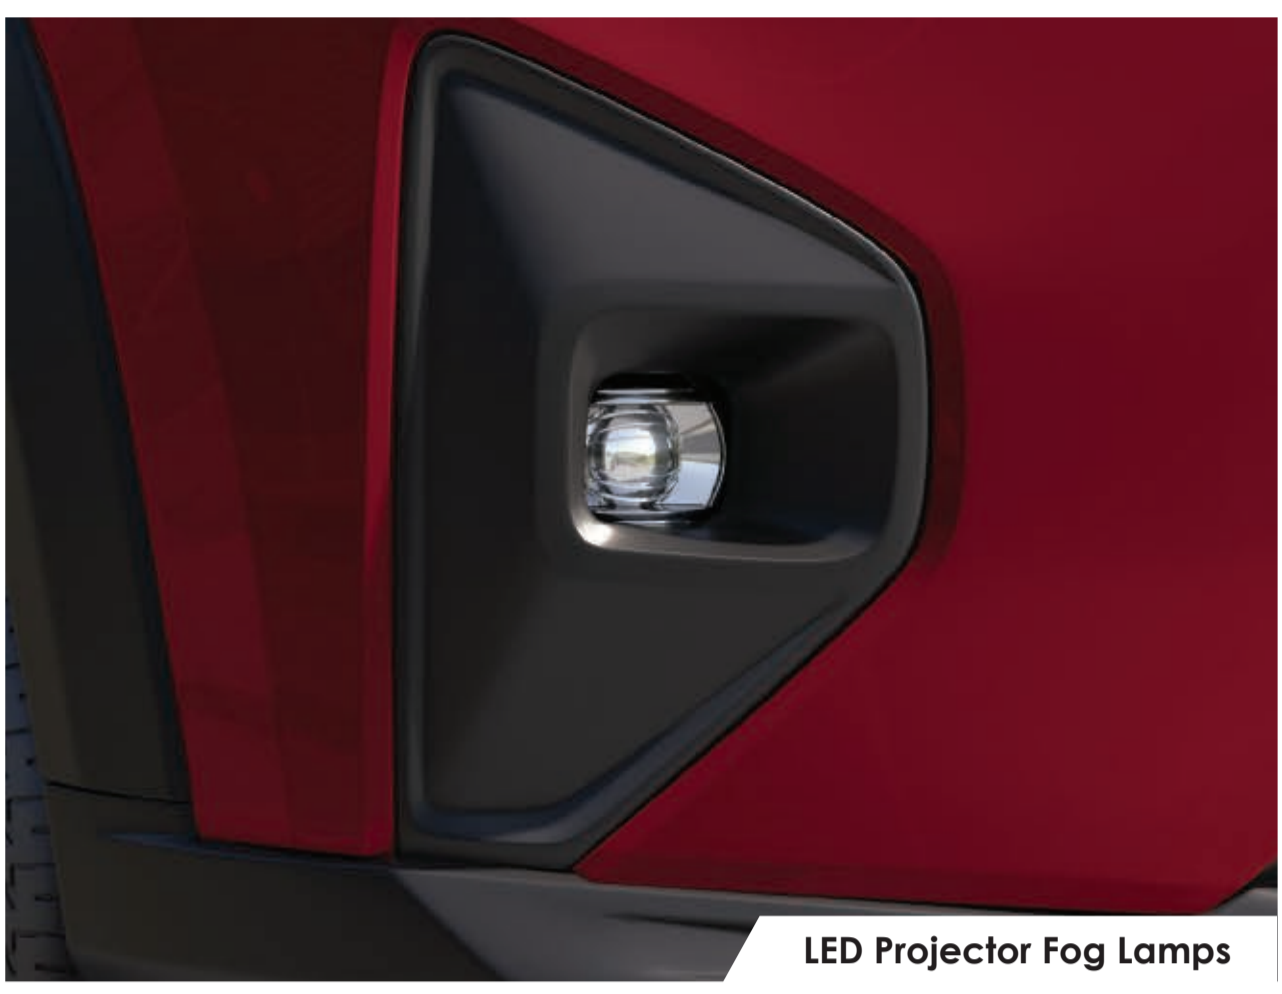

Alpha-Bold Plus Grille is an optional genuine accessory and not a standard fitment.

Alpha-Bold Signature Grille

Roof Rail Garnish

Distinctive Rear Design

Dominating Hood Design

LED Projector Headlamps with Integrated LED DRLs & Turn Indicators

LED Tail Lamps with Dual Trails

LED Projector Fog Lamps

R17 Dual-Tone Diamond-Cut Alloy Wheels

Auto-Fold Door Mirrors with LED Turn Signal

A STATEMENT IN EVERY SHADE

Dual - Tone

Radiant Red Metallic with
Crystal Black Pearl Roof