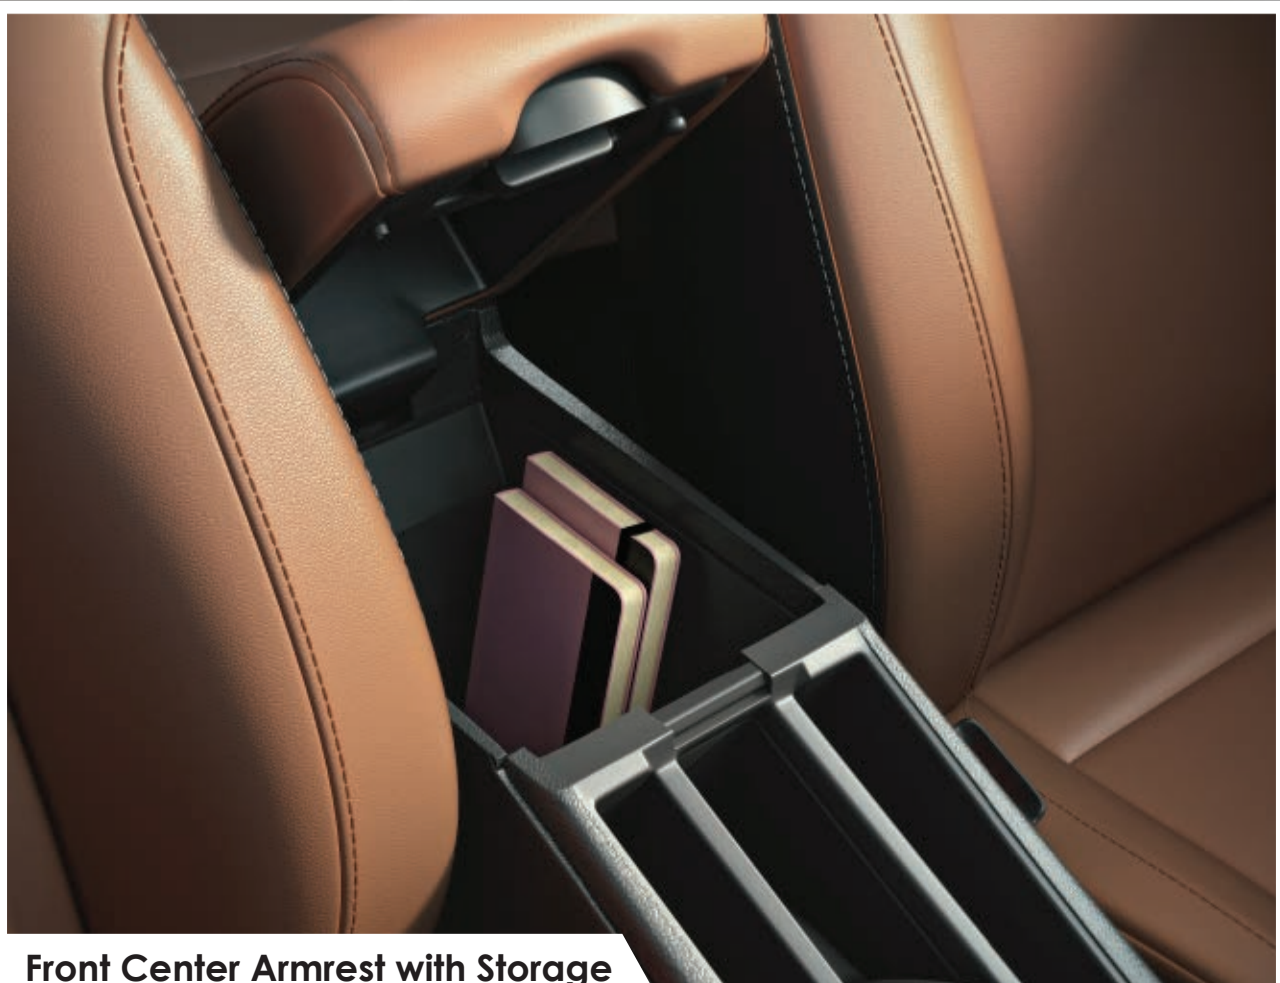

Emergency Stop Signal

Rear Parking Sensors

ISOFIX Anchorages & Tether

COMFORTABLE & CONVENIENT CABIN

Step into a space born from the Man-Maximum, Machine-Minimum philosophy. It feels expansive, yet the comfort is personal. Here, thoughtful details transform long journeys into effortless ones. It's not just comfortable, it's intelligently designed for convenience.

Rhythmic Ambient Light is an optional genuine accessory and not a standard fitment.

Rear Seat Back 60:40 Split & Foldable

Ultra-spacious Boot

Front Center Armrest with Storage

Door Bottle Holder (1L Each) with Map Pocket