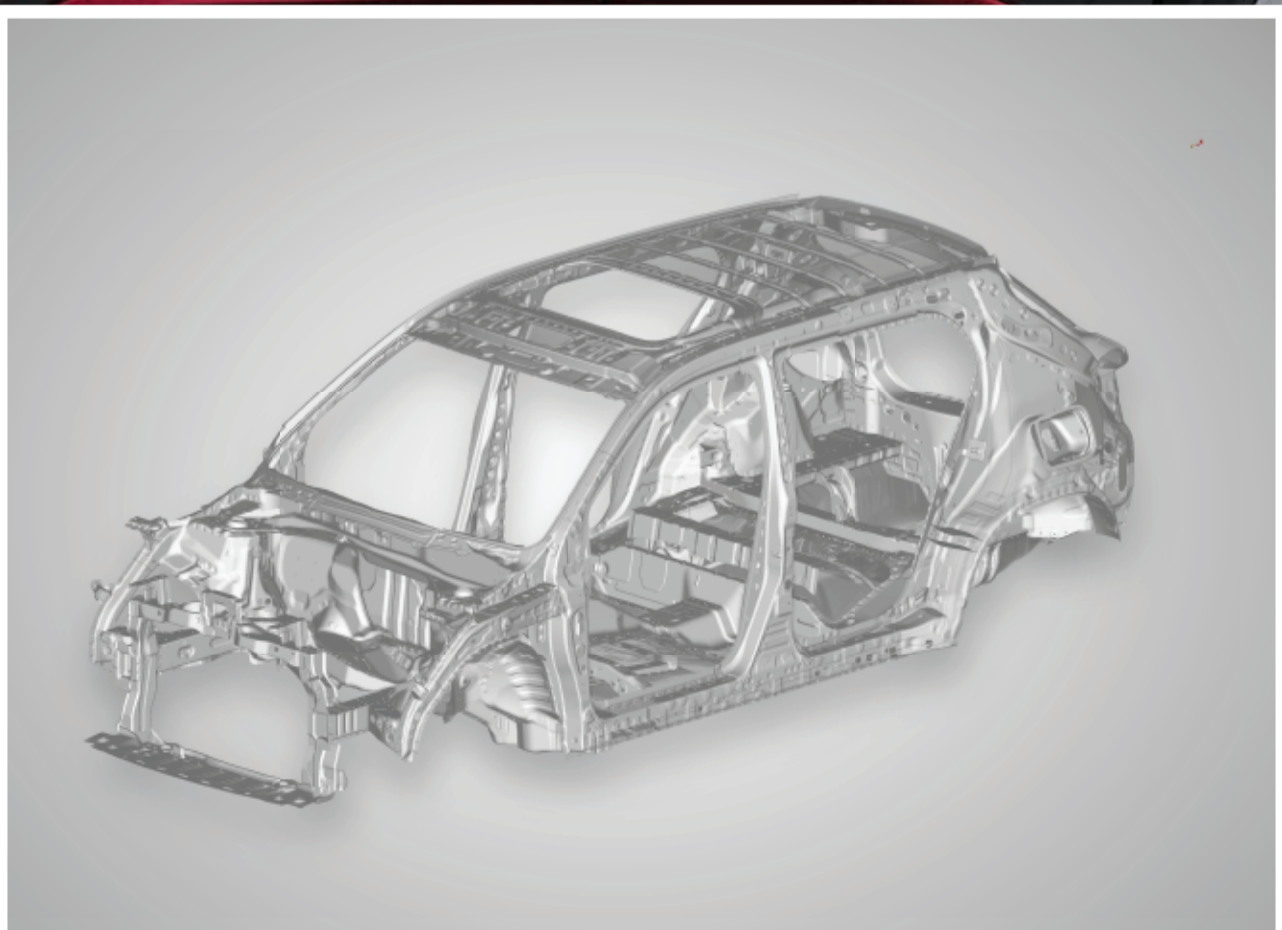

Auto High-Beam

Improves visibility by automatically switching between low and high beam.

Lead Car Departure Notification System

It notifies you when the car ahead starts moving.

Advanced Compatibility Engineering (ACE™) Body Structure