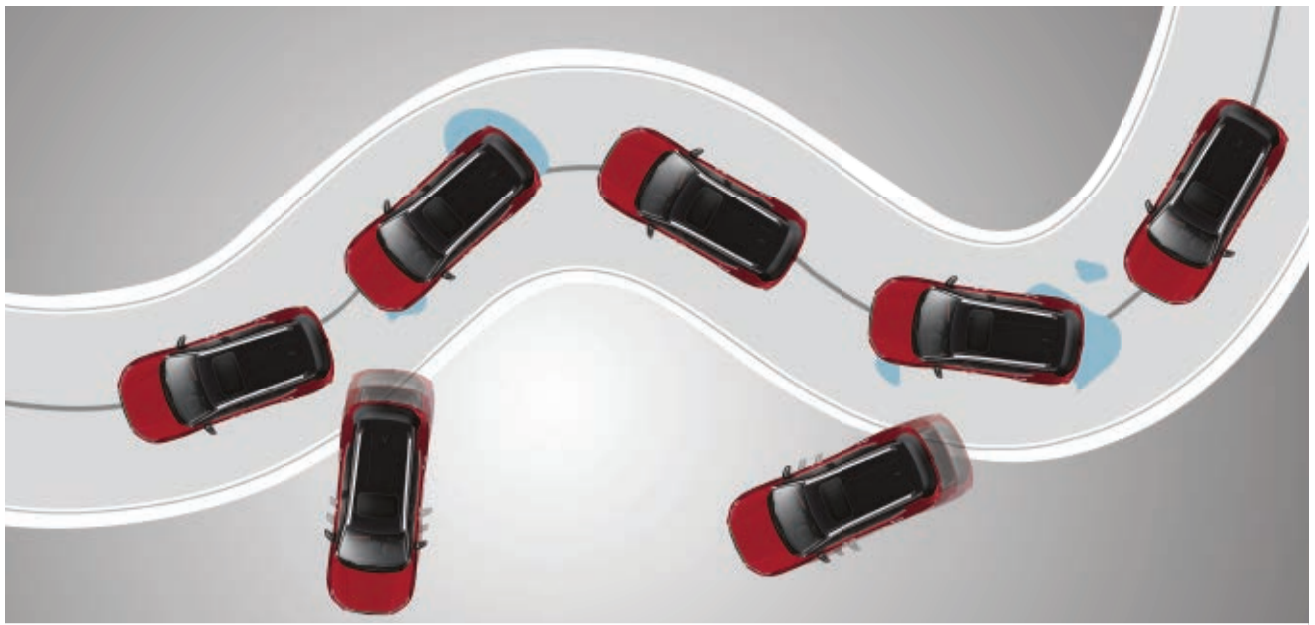

Anti-Lock Braking System (ABS) with Electronic Brake-force Distribution (EBD)