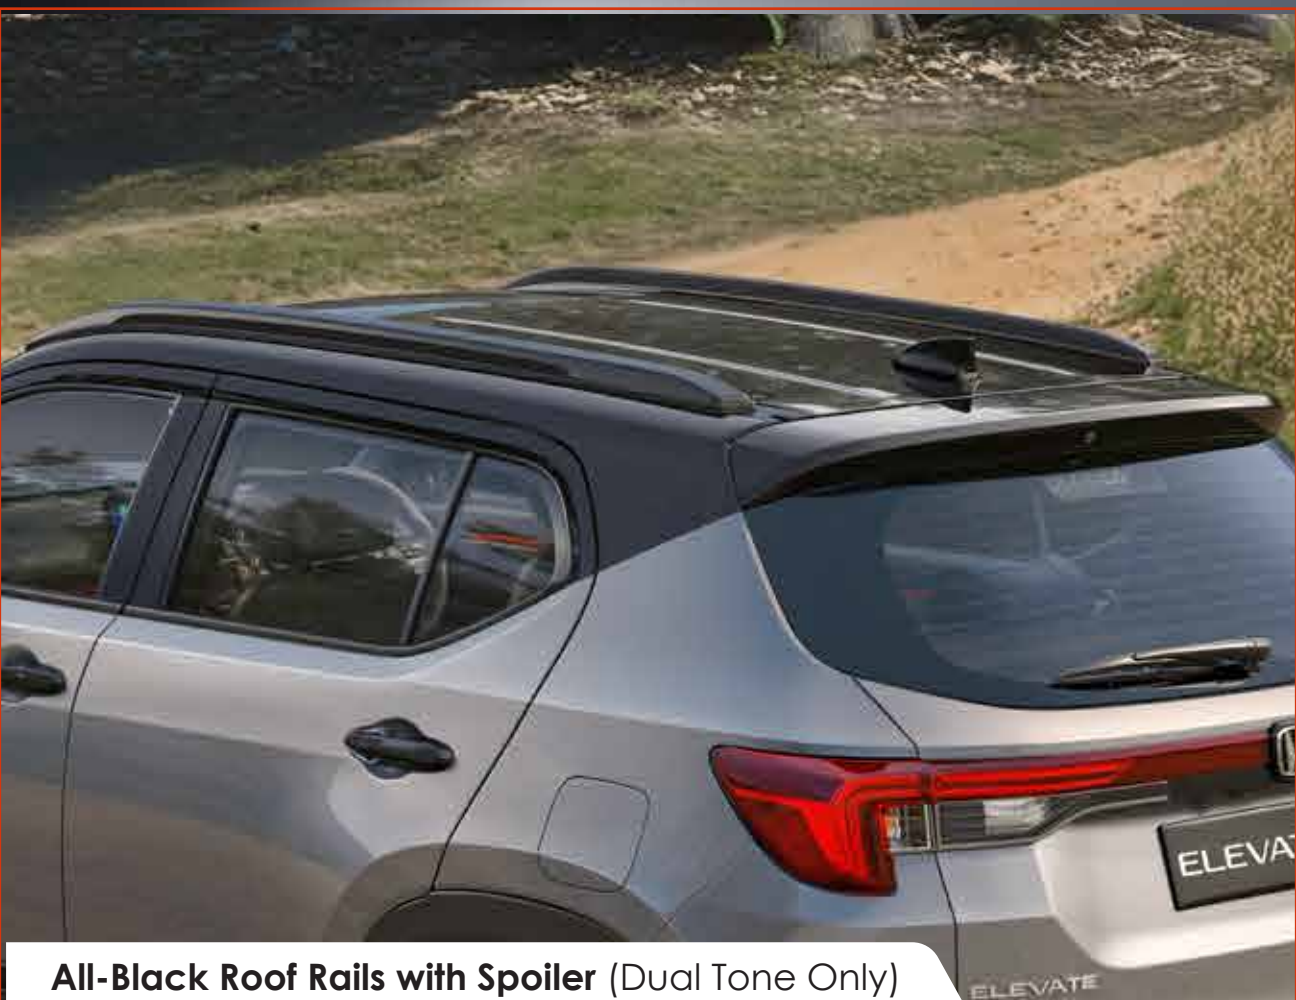

Glossy Black Alloy Wheels with Active Orange Accents

Active Orange Fog Lamp Garnish

Rear Lower Garnish with Active Orange Accents

ADV-Mountain Fender Badge

ADV Edition Emblem on Tailgate

All-Black Roof Rails with Spoiler (Dual Tone Only)