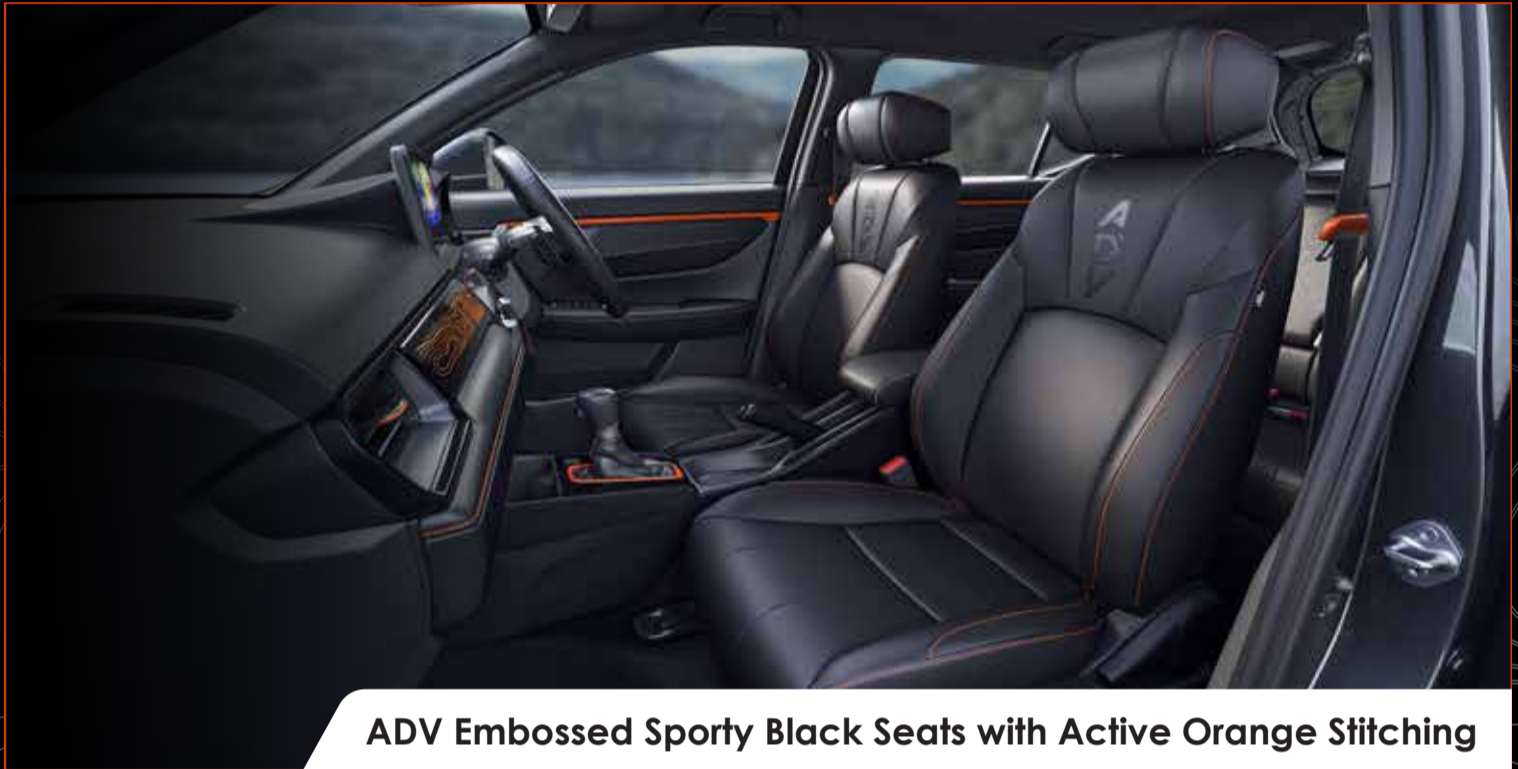

Sporty All-Black Cabin with Active Orange Detailing

ADV Embossed Sporty Black Seats with Active Orange Stitching

ADV Terrain Pattern Illuminated Panel - 7 Colours

Glossy Black AC Vents with Active Orange Highlights