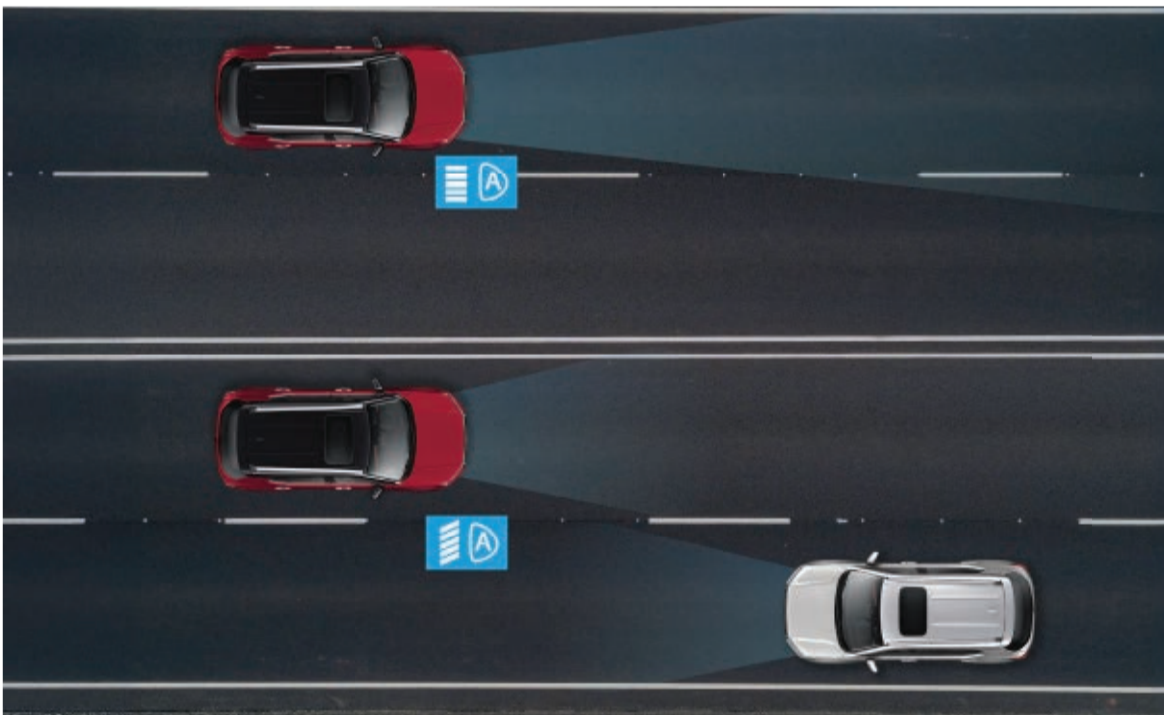

Adaptive Cruise Control

Accelerates and brakes to keep you at a safe distance from other cars while cruising.

Lane Keeping Assist System (LKAS)

It steers the wheel to keep you in the middle of the lane while cruising along the highway.

Auto High-Beam

Improves visibility by automatically switching between low and high beam.

Lead Car Departure Notification System

It notifies you when the car ahead starts moving.

Advanced Compatibility Engineering (ACE™) Body Structure